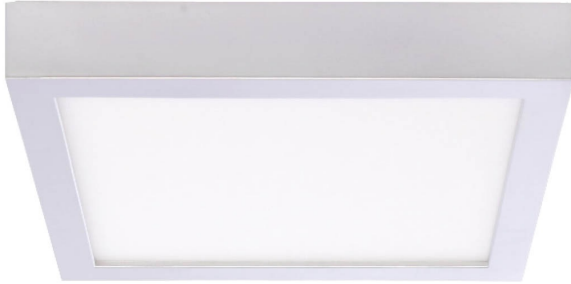

15W LED 7" FLAT DOWNLIGHT SILVER SQUARE DIMMABLE 2700K
120V

Item #773149

Ordering Code LED15DL/7/927/SLSQ/J/D

UPC 739698731490

TECHNICAL SPECIFICATIONS

| | | | | | | | |
|------------------|-------|--------------------|--------------|--------------------|--------------------|-----------------|-------------------------|
| Item # | Watts | Bulb Type | Base | Volts | Finish/Description | Beam Angle (°) | Color Temperature (CCT) |
| 773149 | 15 | 7" DWNLGT | N/A | 120 | Silver | 90 | 2700 |
| Color | CRI | Lumens | CBCP | Average Hours | M.O.L. (inches) | M.O.D. (inches) | Incandescent Equivalent |
| Warm White Light | 90 | 900 | N/A | 50000 | 1.060 | 7" | 60W |
| Energy Star | DLC | Title 24 Compliant | Safety Rated | Safety Rating Type | Enclosed Rated | Dimmable | Warranty |
| Y | N | Y | ETL | Wet | N | Y | 5 |